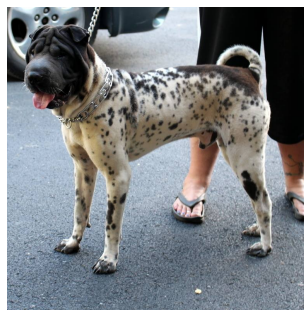

**Rex (#505-14) ♂ ★**

Rex is our big boy from New York who is full of love and energy. Rex loves getting tummy rubs and playing with toys and water. Rex is great with kids.

**Ellie (#512-14) ♀ ★**

Ellie is our sweet flowered Pei X who loves to run and play with toys. Ellie loves everyone she meets and is great with kids and most dogs.

**Judy (#514-14) ♀**

Judy, our New York gal, loves getting treats and running in the grass. Judy loves playing with squeaky toys.

**Bingo (#518-14) ♂ ♥**

Bingo is a little skinny for now but has a clean bill of health. Bingo loves sitting in laps and playing with toys. He is in foster with the intent to adopt.

**Oreo (#519-14) ♂ ★**

Oreo, previously Moose, came to us from Kentucky. He is a super sweet boy who knows some commands and loves being petted.

**Dara and Gus (§) ♀ ♂**

Dara and Gus lost their owners to a car accident and need a new furever home. Both are great with kids and love long walks. They'd prefer to be adopted together. Contact Shelly Illemszky for details (443-496-1073).