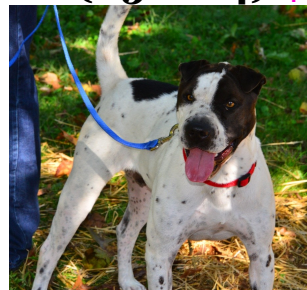

## Our Gang - November 2014

www.macspro.org || peirescue@macspro.org || 301-881-1221 or 301-774-0878

**Can't decide to adopt right now? Please consider fostering one of our Pei.**

★ = foster needed    ♥ = adoption pending    § = private adoption

**Rex (#505-14) ♂ ★**

Rex is our big boy from New York who is full of love and energy. Rex loves getting tummy rubs and playing with toys and water. Rex is great with kids.

**Ellie (#512-14) ♀ ★**

Ellie is our sweet flowered Pei X who loves to run and play with toys. Ellie loves everyone she meets and is great with kids and most dogs.

**Judy (#514-14) ♀**

Judy, our New York gal, loves getting treats and running in the grass. Judy loves playing with squeaky toys.

**Bingo (#518-14) ♂ ♥**

Bingo is a little skinny for now but has a clean bill of health. Bingo loves sitting in laps and playing with toys. He is in foster with the intent to adopt.